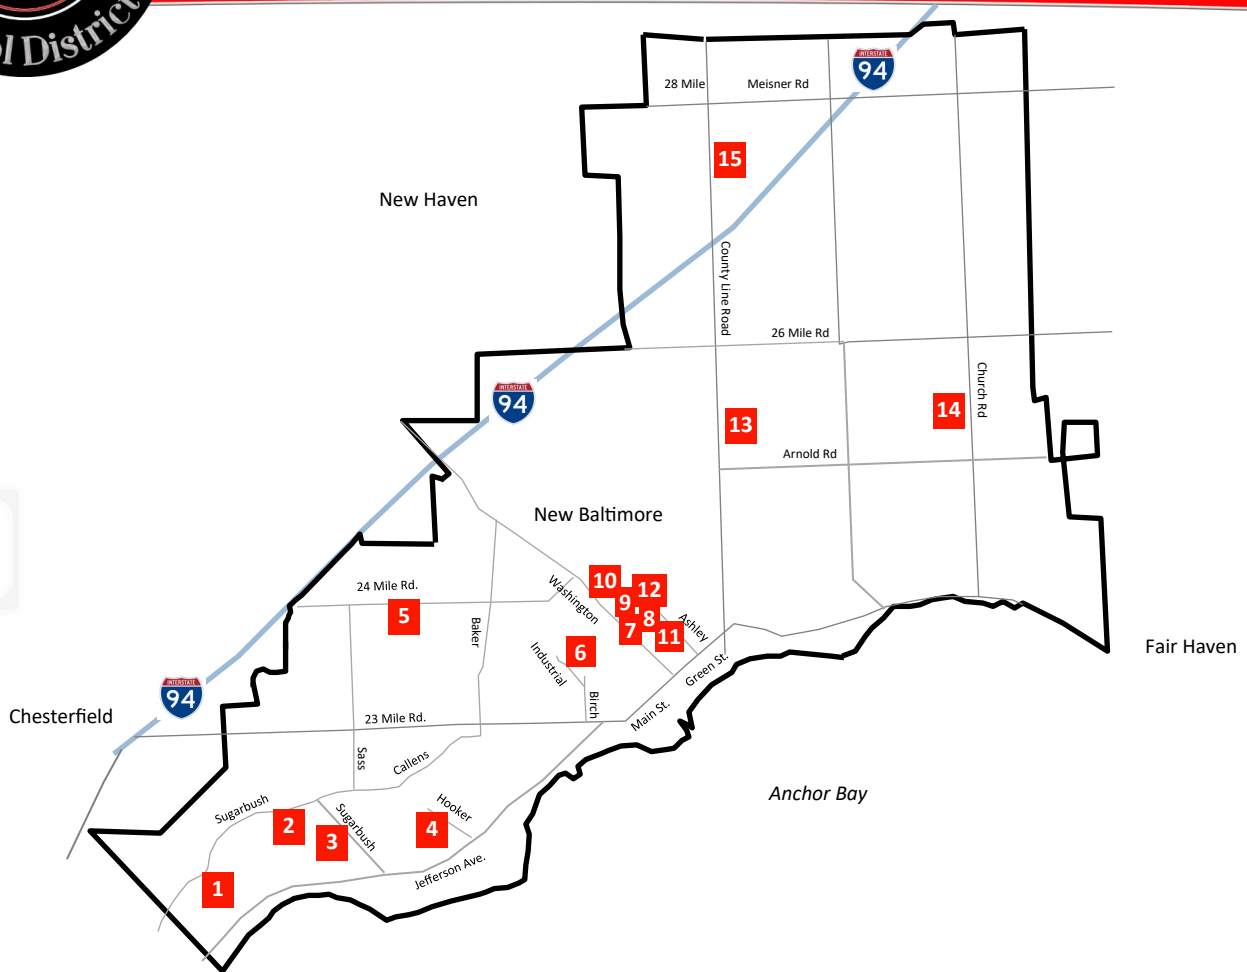

SCHOOL DISTRICT MAP

- 1 DEAN A. NALDRETT ELEMENTARY**
47800 Sugarbush, New Baltimore 48047
Ph: (586) 949-1212 / Fax: (586) 598-7666
- 2 SUGARBUSH ELEMENTARY**
48400 Sugarbush, New Baltimore 48047
Ph: (586) 598-7660 / Fax: (586) 598-7671
- 3 ANCHOR BAY MIDDLE SCHOOL SOUTH**
48650 Sugarbush, New Baltimore, MI 48047
Ph: (586) 949-4510 / Fax: (586) 949-4739
- 4 LOTTIE M. SCHMIDT ELEMENTARY**
33700 Hooker, New Baltimore 48047
Ph: (586) 725-7541 / Fax: (586) 725-7590
- 5 GREAT OAKS ELEMENTARY**
32900 24 Mile Rd., Chesterfield 48047
Ph: (586) 725-2038 / Fax: (586) 725-4014
- 6 COMPASS POINTE LEARNING CENTER**
51518 Industrial Drive Unit H, New Balt. 48047
Ph: (586) 725-2205 / Fax: (586) 725-2257
- 7 LIGHTHOUSE ELEMENTARY**
51880 Washington, New Baltimore 48047
Ph: (586) 725-6404 / Fax: (586) 725-4016
- 8 AQUATIC / RECREATION CENTER**
52401 Ashley, New Baltimore 48047
Ph: (586) 716-4623 / Fax: (586) 716-1461
- 9 MAINTENANCE/TRANSPORTATION/
OPERATIONS/WAREHOUSE**
51890 Washington, New Baltimore 48047
Ph: (586) 716-3622 / Fax: (586) 716-0784
- 10 EARLY CHILDHOOD CENTER & SACC**
52680 Washington, New Baltimore 48047
Ph: (586) 716-7862 / Fax: (586) 716-7864
- 11 ASHLEY ELEMENTARY**
52347 Ashley Street, New Baltimore 48047
Ph: (586) 725-2801 / Fax: (586) 725-4426
- 12 ANCHOR BAY MIDDLE SCHOOL NORTH**
52805 Ashley, New Baltimore 48047
Ph: (586) 725-7373 / Fax: (586) 725-6760
- 13 ANCHOR BAY HIGH SCHOOL**
6319 County Line Road, Fair Haven 48023
Ph: (586) 648-2525 / Fax: (586) 716-8306
- 14 MACONCE ELEMENTARY**
6300 Church Road, Ira 48023
Ph: (586) 725-0284 / Fax: (586) 725-2037
- 15 ADMINISTRATION/SPECIAL EDUCATION/
MACDONALD ELEMENTARY**
5201 County Line Road, Casco, MI 48064
Ph: (586) 725-2861 Fax: (586) 727-9059